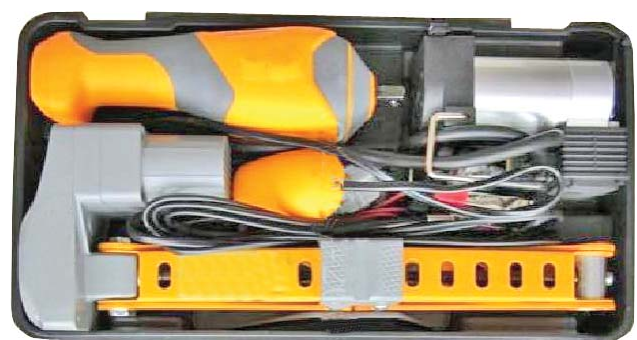

Electrical & Pneumatic Vehicle Automatic Jack